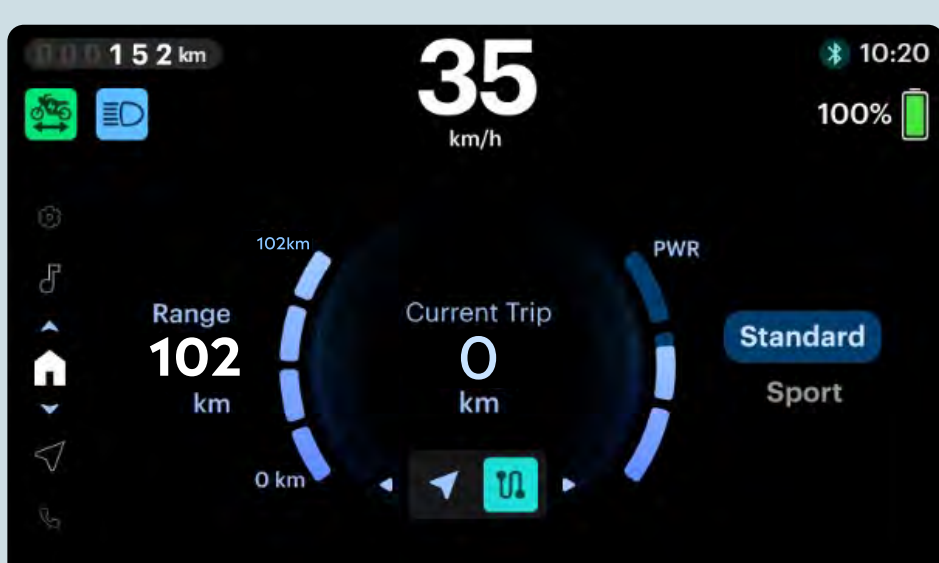

In-Vehicle Infotainment

Smart, Clear, and Connected Riding Experience

- » 17.78cm (7") Dynamic TFT display for sharp, clear visuals*.
- » Honda RoadSync Duo for seamless mobile integration*.

- » All essential information at a glance.
- » Day & Night modes for optimal clarity.
- » Control everything with easy toggles.

* This feature is available in the Activa e: Honda RoadSync Duo® variant only

Riding Modes

A mode for every mood

Econ Mode:

Maximizes efficiency by reducing power, softening acceleration, and extending range for a greener ride.

Standard Mode:

Balances power and efficiency for smooth acceleration and everyday comfort.

Sports Mode:

Enhances performance with increased power, sharper acceleration, and higher speed for a thrilling ride.