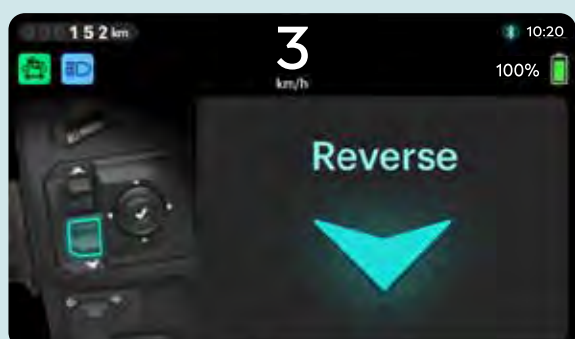

Twin-fork suspension for smooth, confident rides.