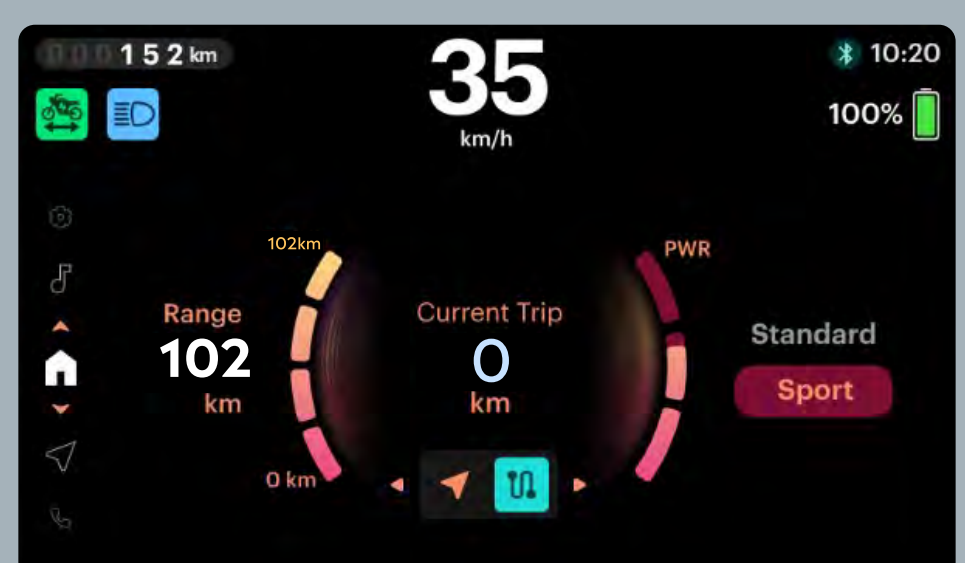

In-Vehicle Infotainment

Smart, Clear, and Connected Riding Experience

- » 17.78cm (7") Dynamic TFT display for sharp, clear visuals*.
- » Honda RoadSync Duo for seamless mobile integration*.

- » All essential information at a glance.
- » Day & Night modes for optimal clarity.
- » Control everything with easy toggles.

* This feature is available in the Activa e: Honda RoadSync Duo® variant only

Riding Modes

A mode for every mood

Econ Mode:

Maximizes efficiency by reducing power, softening acceleration, and extending range for a greener ride.

Standard Mode:

Balances power and efficiency for smooth acceleration and everyday comfort.

Sports Mode:

Enhances performance with increased power, sharper acceleration, and higher speed for a thrilling ride.